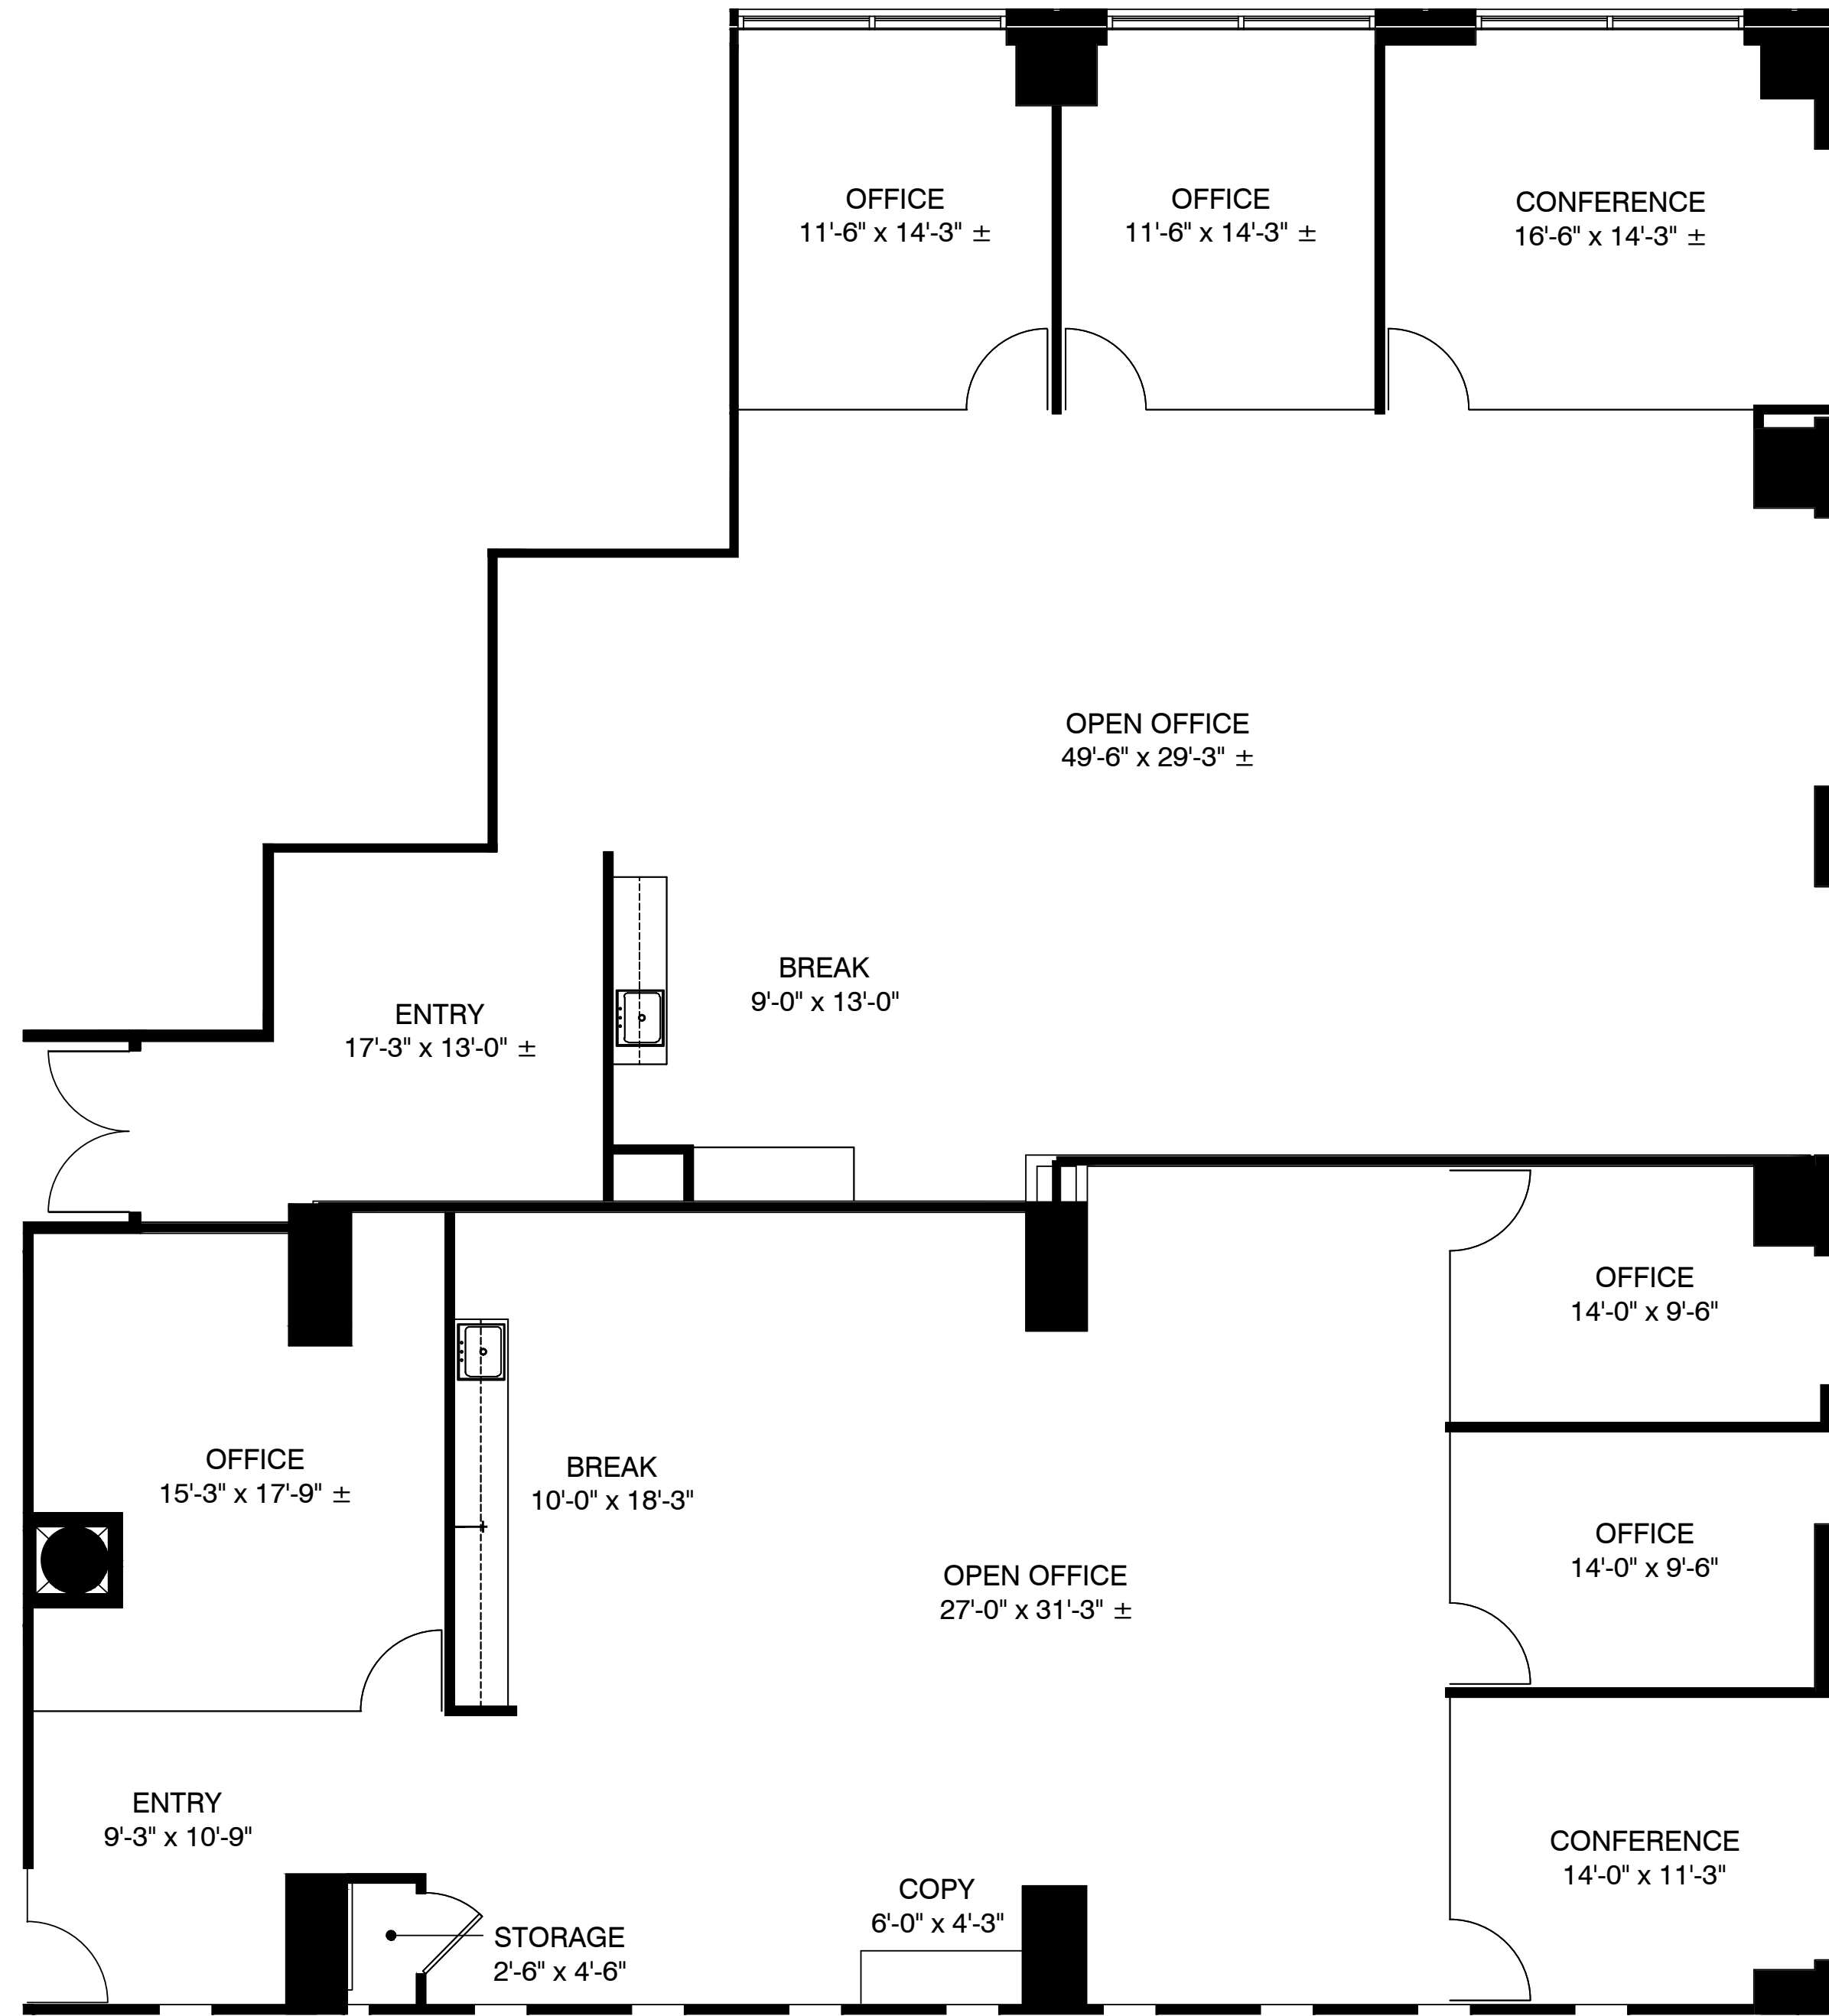

7TH FLOOR SPEC SUITES - SUITE 725/730

5,129 SF

SPEC SUITES